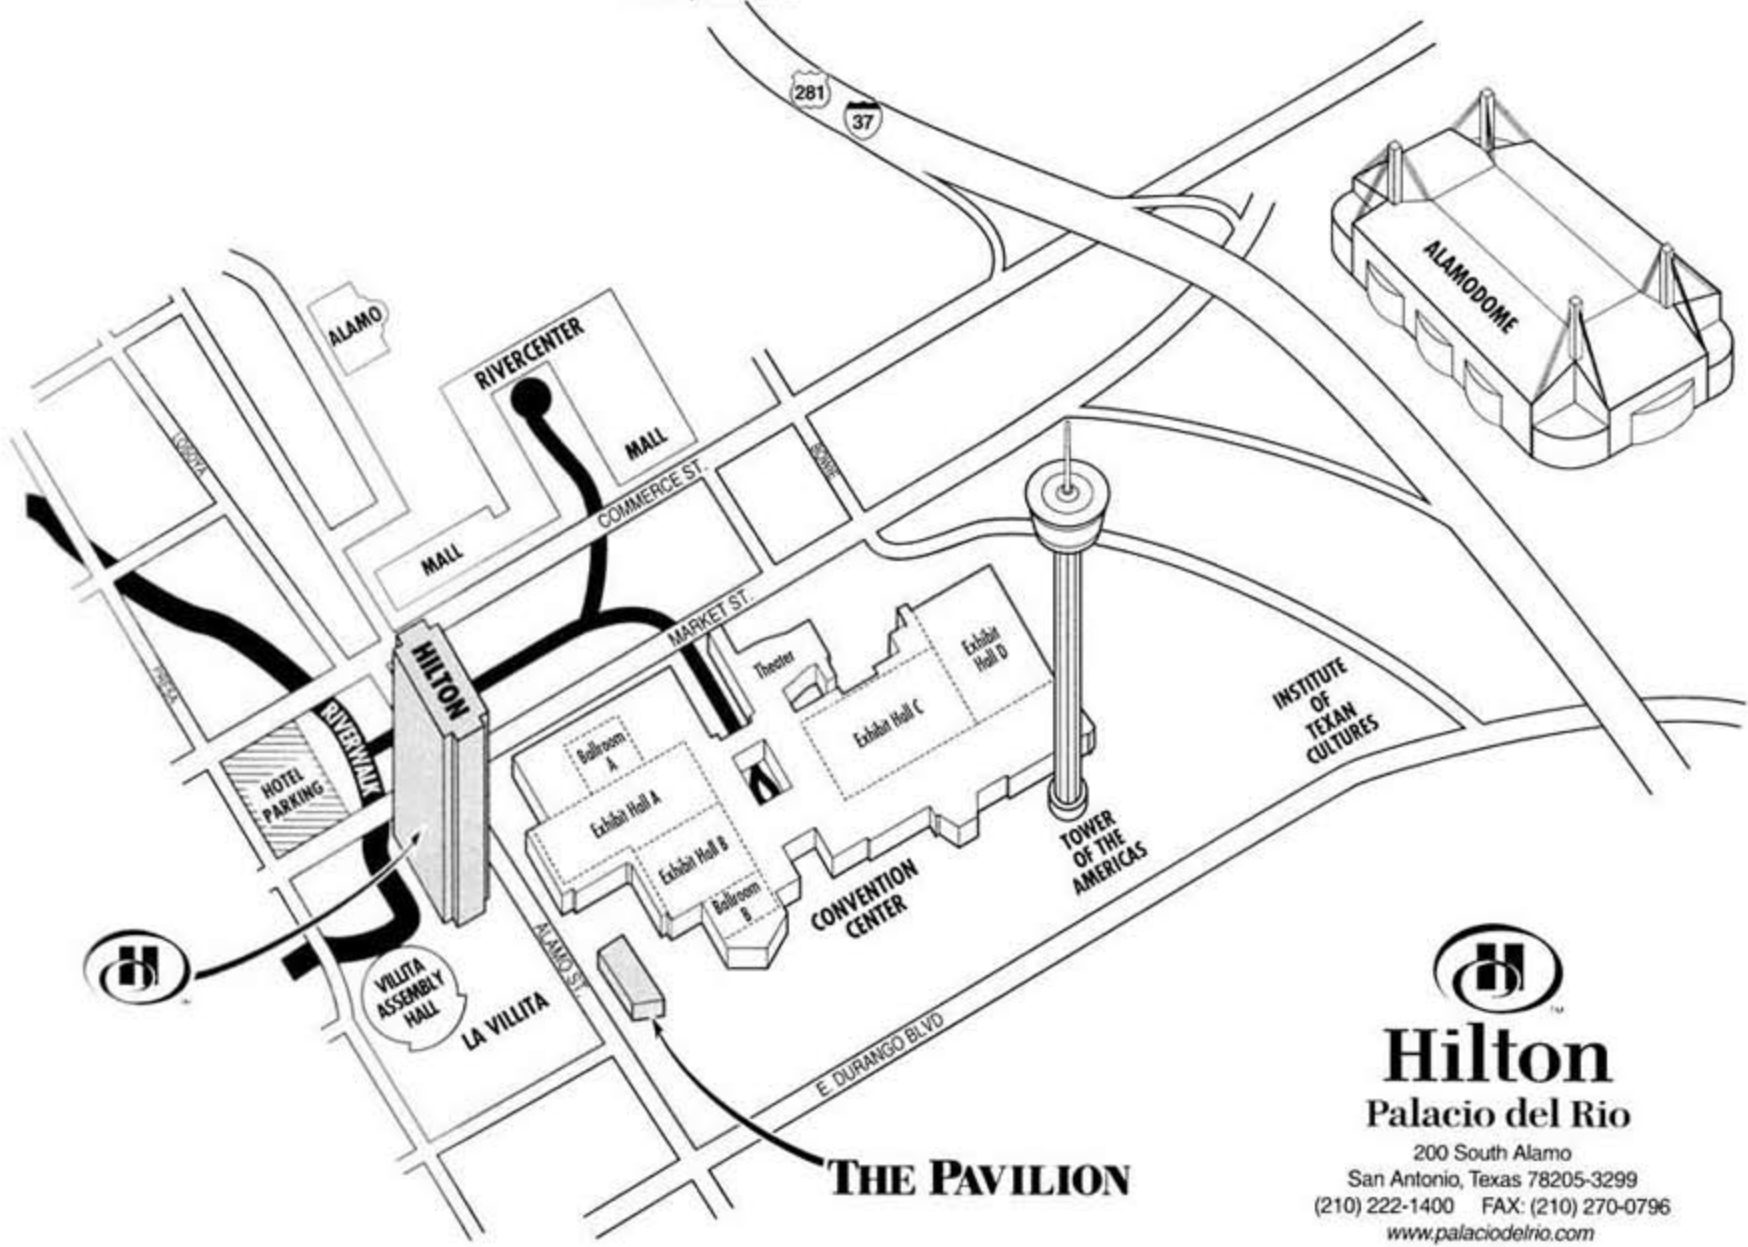

To Airport  
11 miles/15 minutes

281

37

INSTITUTE  
OF  
TEXAN  
CULTURES

TOWER  
OF THE  
AMERICAS

**THE PAVILION**

**Hilton**  
**Palacio del Rio**

200 South Alamo  
San Antonio, Texas 78205-3299  
(210) 222-1400 FAX: (210) 270-0796  
[www.palaciodelrio.com](http://www.palaciodelrio.com)